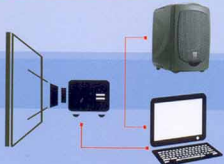

Multimedia application