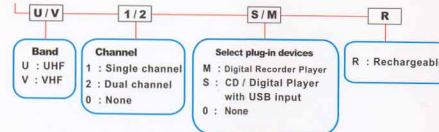

System selection

FOCUS 505

Amplifier Specifications

Receiver	RF module	
Frequency Range	UHF 600-900 MHz	VHF 160-260 MHz
Oscillation Type	PLL	Quartz-locked
Antenna	Built in	
Receiving Method	Non-Diversity	
Sensitivity	-90 dBm at S/N ratio > 60 dB	
Spurious Rejection	> 60 dB	
S / N Ratio	> 105 dB	
Peak Deviation	±40KHz	±15KHz
T.H.D	< 0.5%	
Frequency Response	50 Hz - 15KHz	
Output Power (RMS)	MAX50W / 27W / 4 Ω Load	
Speaker System	6 1/2"	
Audio Inputs	MIC IN , AUX IN	
Optional device	CD/Digital Player, Digital Recorder Player	
Audio Output	AUX OUT, EXT SPKR	
Power Supply	AC & Rechargeable Battery	
Rechargeable Battery Type	12V / 2.7 AH	
Dimension (H x W x D) mm	313 x 220 x 215	
Weight (kg)	MP3&CD: 6kg / MP3: 5kg / CD: 5.5kg	
Patent & Approval	FCC, CE	
Matching Microphone	SQ-5016/SM-5016 SQ-1016/SM-1016 SQ-916/SM-916 SQ-816/SM-816	SQ-316/SM-316 SQ-216/SM-216 Q-1002/M-1002

Microphone Specifications

UHF Model	SQ-5016	SQ-1016	SQ-916	SQ-816
Transmission Power	35mW	35mW	35mW	35mW
Batteries Used	AA x 2	AA x 2	9V x 1	AA x 3
Operating Time (AKLN)	12 hours	12 hours	12 hours	16 hours
Dimension (mm)	Φ46 x 240	Φ46 x 240	Φ50 x 260	Φ45 x 240
UHF Model	SM-5016	SM-1016	SM-916	SM-816
Transmission Power	5mW	5mW	35mW	35mW
Batteries Used	AA x 2	AA x 2	9V x 1	AA x 3
Operating Time (AKLN)	12 hours	12 hours	12 hours	16 hours
Dimension (mm)	100 x 66 x 24	100 x 66 x 24	98 x 66 x 22.5	120 x 67 x 26
VHF Model	SQ-316	SQ-216	Q-1002	
Transmission Power	35mW	35mW	35mW	
Batteries Used	9V x 1	AA x 3	9V x 1	
Operating Time (AKLN)	12 hours	12 hours	12 hours	
Dimension (mm)	Φ50 x 260	Φ45 x 240	Φ40 x 240	
VHF Model	SM-316	SM-216	M-1002	
Transmission Power	35mW	35mW	35mW	
Batteries Used	9V x 1	AA x 3	9V x 1	
Operating Time (AKLN)	12 hours	16 hours	12 hours	
Dimension (mm)	98 x 66 x 22.5	120 x 67 x 26	100 x 66 x 24	

Accessories

CY-62A Dynamic Capsule (CHIAYO)	MU-48C Dynamic Capsule Audio-Technica (Japan)	CY-75 Condenser Capsule (CHIAYO)	MC-85 Condenser Audio-Technica JAPAN
MC-15 Lavalier Microphone Audio-Technica (Japan)	MC-16 Lavalier Microphone (CHIAYO)	MC-17 Uni-directional Lavalier Microphone (CHIAYO)	MC-36 Lavalier Microphone (Japan)
MC-520 Lavalier Microphone (Switzerland)	MC-70 Uni-directional Headset Microphone (USA)	MC-72 Headset Microphone (CHIAYO)	MC-73 Headset Microphone Audio-Technica (Japan)
MC-745 Headset Microphone (Switzerland)	MC-75 Headset Microphone (CHIAYO)	MC-76 Uni-directional Headset Microphone (Switzerland)	12W0016 Rechargeable battery (12V/2.7AH)
HC-37 Beltpacq Transmitter (1.5V x 2)	HC-39 Beltpacq Transmitter (9V x 1)	SR-40 Wall bracket for Focus	ST-40 Tripod
DM-555 Dynamic Mini Microphone	Focus 505 Active Speaker	Focus 505 Passive Speaker	Q-1002 / M-1002